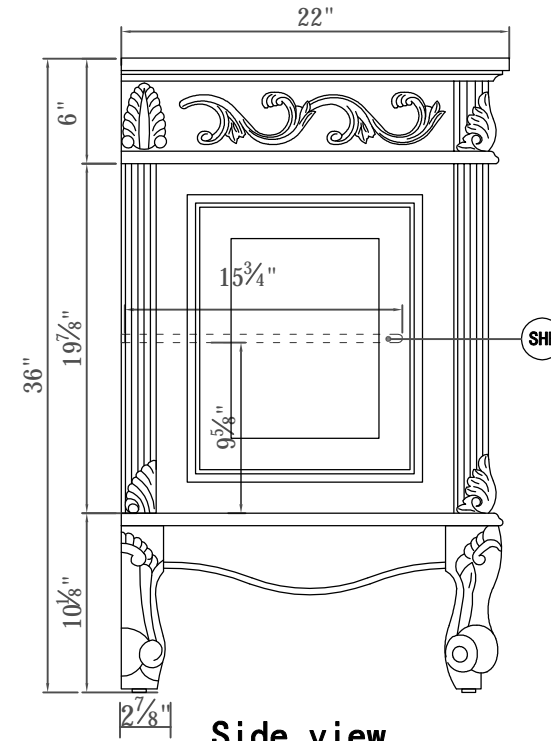

Side view

DWG. NO.

MODEL NO:
VF38848TK

SPEC NO:

QUANTITY:

DATE:

CHECKED BY:

FOR PROPOSAL ONLY ALL
DIMENSIONS TO BE VERIFIED

PROJECT:

COLOR:

FINISH:

REVISIONS

1. 1
2. 2
3. 3
4. 4
5. 5
6. 6

ELEGANT
FURNITURE & LIGHTING™

500-550 E. Erie Avenue

Philadelphia PA 19134

1-888-388-3390