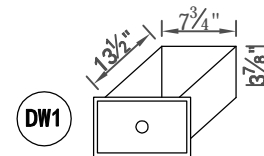

Drawer Interior Size

DWG. NO.

MODEL NO:
VF38848TK

SPEC NO:

QUANTITY:

DATE:

CHECKED BY:

FOR PROPOSAL ONLY ALL
DIMENSIONS TO BE VERIFIED

PROJECT:

COLOR:

FINISH:

REVISIONS

1. 1
2. 2
3. 3
4. 4
5. 5
6. 6

ELEGANT
FURNITURE & LIGHTING™

500-550 E. Erie Avenue

Philadelphia PA 19134

1-888-388-3390