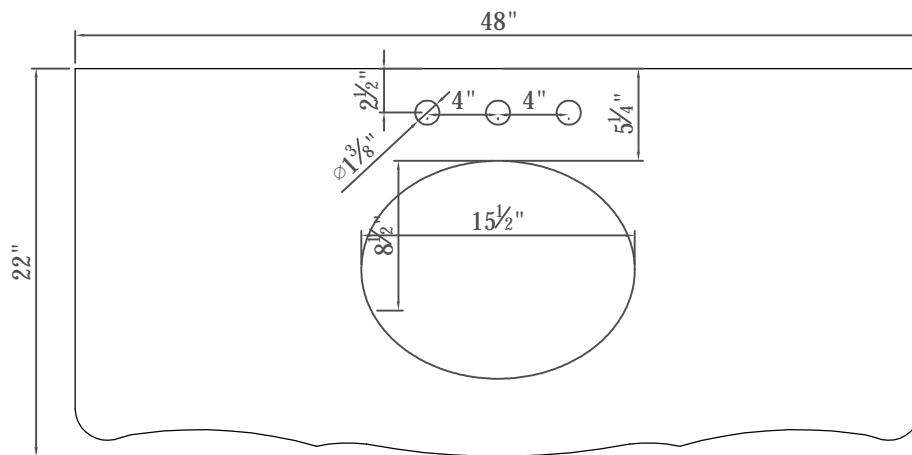

Front view

Top view

DWG. NO.

MODEL NO:
VF38848TK

SPEC NO:

QUANTITY:

DATE:

CHECKED BY:

FOR PROPOSAL ONLY ALL
DIMENSIONS TO BE VERIFIED

PROJECT:

COLOR:

FINISH:

REVISIONS

1. 1
2. 2
3. 3
4. 4
5. 5
6. 6

ELEGANT
FURNITURE & LIGHTING™

500-550 E. Erie Avenue

Philadelphia PA 19134

1-888-388-3390